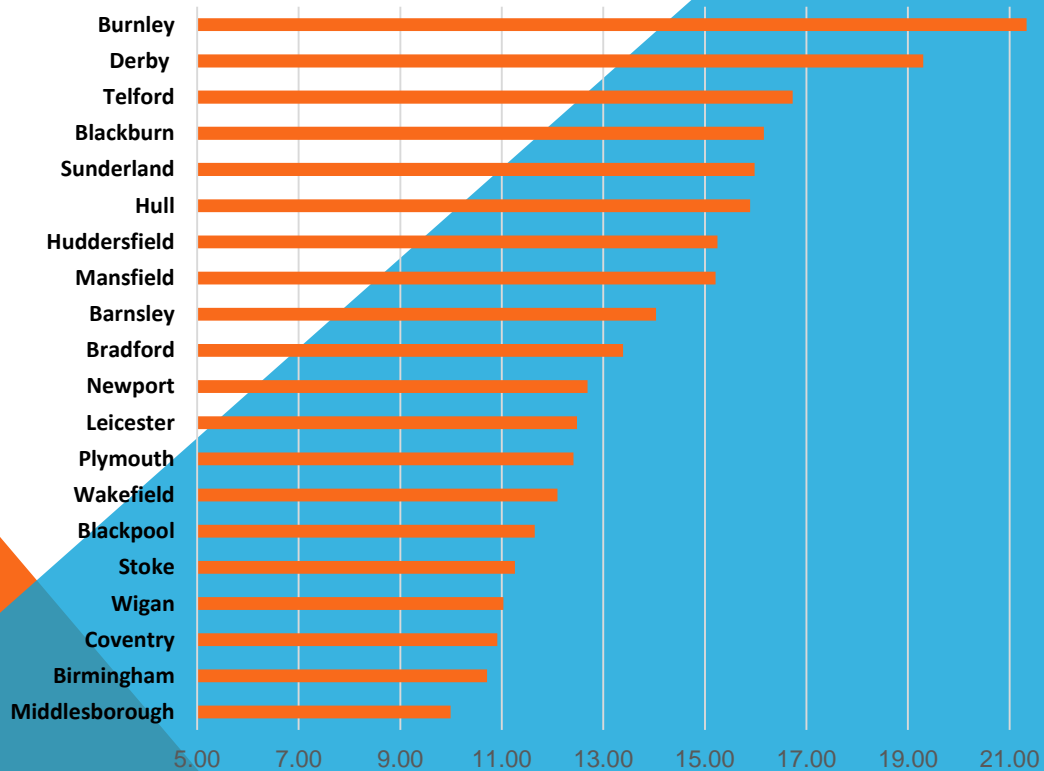

Manufacturing Sector Update Quarter One 2021

Once again, Plymouth leads the south

Proportion of employees in Manufacturing -
Cities in the South of England 2019 (%)

Amongst the top dozen cities in England

Cities throughout the UK with the highest share of manufacturing employment within their respective local economies - 2019 (%)

Virtual Apprenticeship Awards for 2021

Post Brexit transition fall-out

Key topics – problems at the ports
Calculating the rules of origin