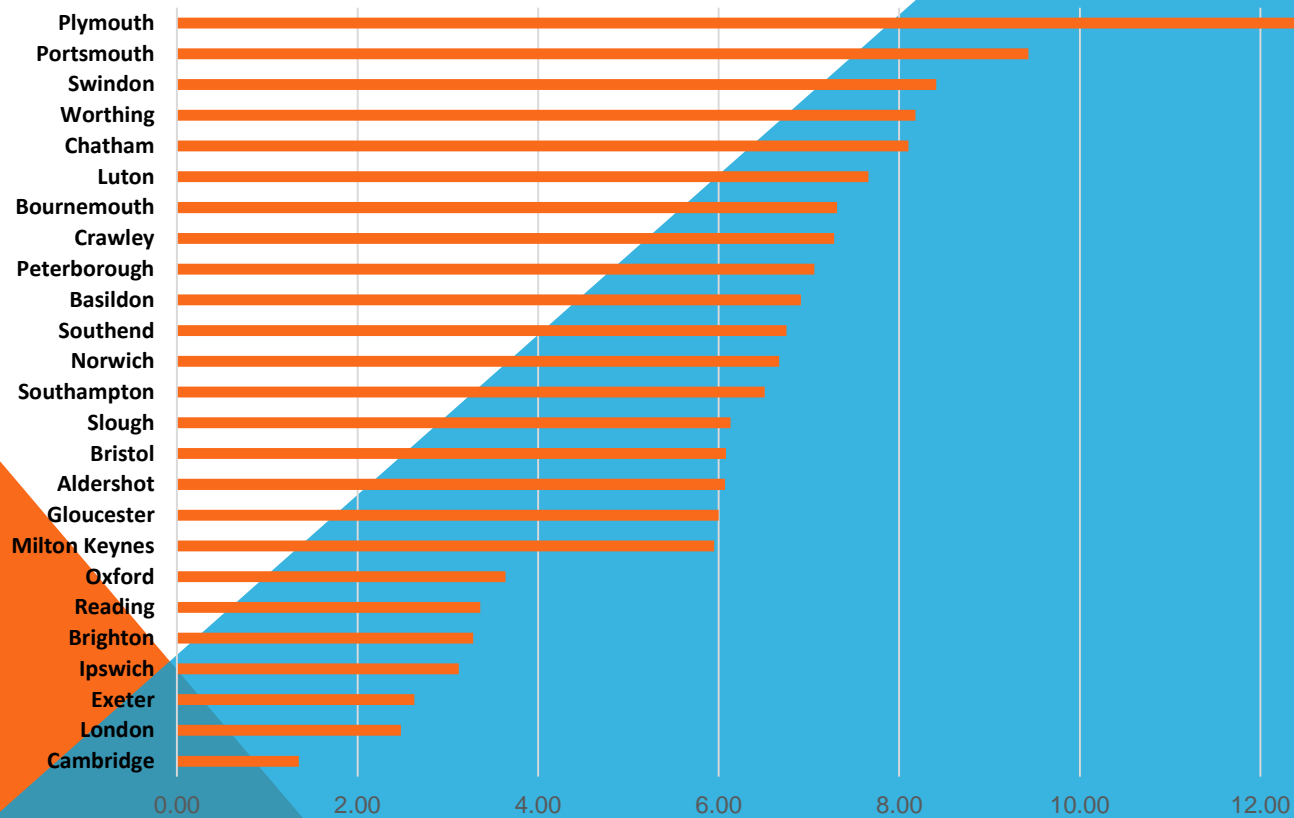

Manufacturing Sector Update Quarter One 2021

Once again, Plymouth leads the south

Proportion of employees in Manufacturing -
Cities in the South of England 2019 (%)

Amongst the top dozen cities in England

Cities throughout the UK with the highest share of manufacturing employment within their respective local economies - 2019 (%)

Virtual Apprenticeship Awards for 2021

Post Brexit transition fall-out

Key topics – problems at the ports
Calculating the rules of origin